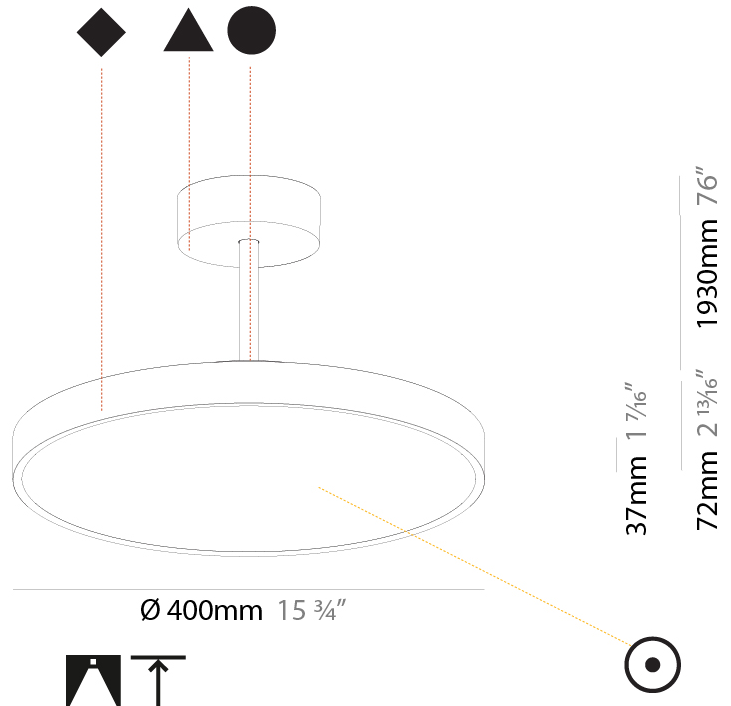

GENERAL

Series: Sign Diva Tube
Subseries: Sign Diva Tube
Partner: Prolicht
Division: Architectural
Installation: Suspension
Product Type: Pendant
Mounting Location: Ceiling
Light Distribution: Direct

PHYSICAL

Shape: Round
Diameter (mm): 400
Diameter (in): 15 3/4
Height (mm): 72
Height (in): 2 13/16
Max. Overall Height (mm): 2002
Max. Overall Height (in): 78 13/16
Weight (kg): 2.888
Weight (lbs): 6.366
Diffuser: PMMA - Opal / Micro-Prism / Sparkling Secret / Vintage Industrial
Fixture Finish: SSR / BKV / CWI / CRY / HAB / UFT / ITA / RUA / FTG / MYG / LOD / PUS / FRO / FUP / KIA / POP / BLS / SPG / MEY / GOH / CHC / COM / ABZ / JAG / OBR / MOS / ROR
Fixture Material: PMMA / Extruded Aluminum / Steel

ELECTRICAL

Lamp Type: LED (Zhaga Standard)
Input Wattage (W): 17
Total Output Wattage (W): 16
Dimming: Tri-Mode (Non-Dimming and Phase Dimming (120Vac only) and 0-10V Dimming)
Driver Included: Yes
Driver Location: Integrated
Driver Type: Constant Current - Universal
Driver Class: Class 2
Input Voltage (V): 120 - 277
Constant Current (MA): 500

LED

Color Temperature (*K): 2700 / 3000 / 3500 / 4000
Max. Delivered Lumen (lm): 1807 / 1943 / 1951 / 1991
Nominal Lumen (lm): 2250 / 2450 / 2430 / 2480
CRI: >90 CRI
Lamp Life (hrs): 50000

OPTICAL

RATINGS AND CERTIFICATIONS

Certified By: Certified for North American Standards
IP rating: IP20

A