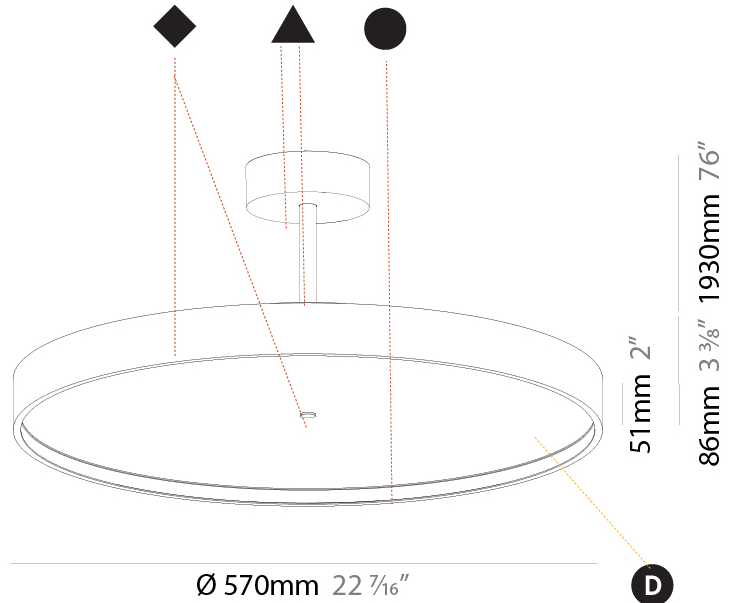

GENERAL

Series: Sign Diva Tube
Subseries: Sign Diva Tube Korona
Partner: Prolicht
Division: Architectural
Installation: Suspension
Product Type: Pendant
Mounting Location: Ceiling
Light Distribution: Direct

PHYSICAL

Shape: Round
Diameter (mm): 570
Diameter (in): 22 7/16
Height (mm): 86
Height (in): 3 3/8
Max. Overall Height (mm): 2016
Max. Overall Height (in): 79 3/8
Weight (kg): 7.982
Weight (lbs): 17.597
Diffuser: [PMMA - Opal](#) / [Micro-Prism](#) / [Sparkling Secret](#) / [Vintage Industrial](#)
Fixture Finish: [SSR / BKV / CWI / CRY / HAB / UFT / ITA / RUA / FTG / MYG / LOD / PUS / FRO / FUP / KIA / POP / BLS / SPG / MEY / GOH / CHC / COM / ABZ / JAG / OBR / MOS / ROR](#)
Fixture Material: [PMMA](#) / [Extruded Aluminum](#) / [Steel](#)

ELECTRICAL

Lamp Type: LED (Zhaga Standard)
Input Wattage (W): 49
Total Output Wattage (W): 46.9
Dimming: [Tri-Mode (Non-Dimming and Phase Dimming (120Vac only) and 0-10V Dimming)](#)
Driver Included: Yes
Driver Location: Integrated
Driver Type: Constant Current - Universal
Driver Class: Class 2
Input Voltage (V): 120 - 277
Constant Current (MA): 350

LED

Color Temperature (*K): [2700](#) / [3000](#) / [3500](#) / [4000](#)
Max. Delivered Lumen (lm): 4978 / 5337 / 5384 / 5494
Nominal Lumen (lm): 6199 / 6646 / 6705 / 6842
CRI: >90 CRI
Lamp Life (hrs): 50000

OPTICAL

RATINGS AND CERTIFICATIONS

Certified By: Certified for North American Standards
IP rating: IP20