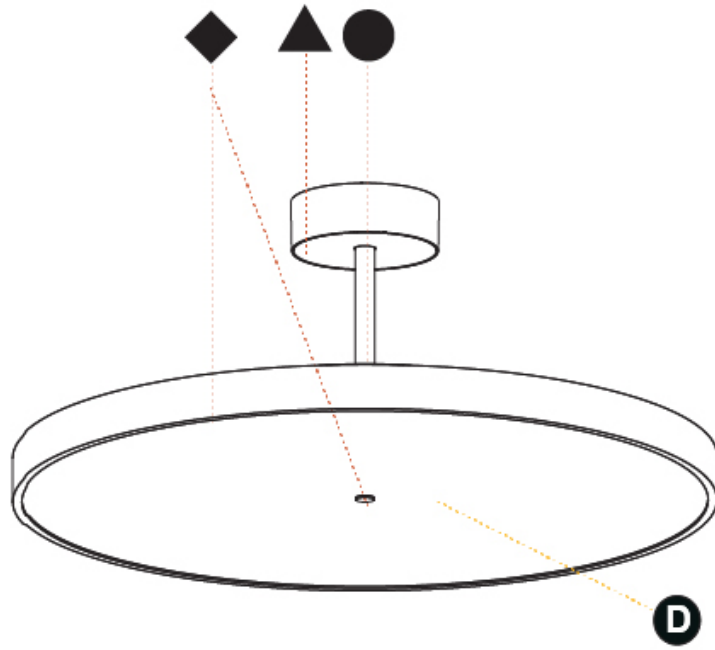

SIGN DIVA TUBE KORONA SUSPENSION

A300027-

PROJECT _____

TYPE _____

SPECIFIER _____

QUANTITY _____

DATE _____