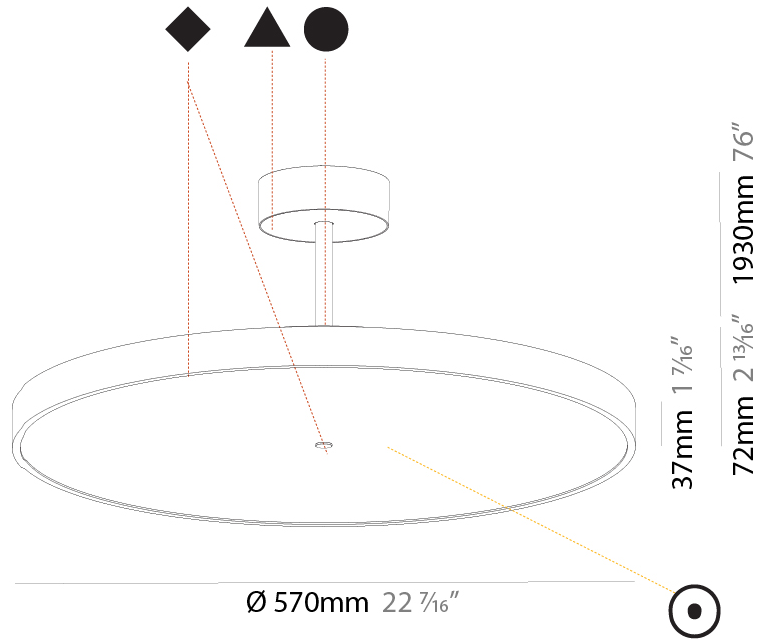

GENERAL

Series: Sign Diva Tube
Subseries: Sign Diva Tube
Partner: Prolicht
Division: Architectural
Installation: Suspension
Product Type: Pendant
Mounting Location: Ceiling
Light Distribution: Direct / Indirect

PHYSICAL

Shape: Round
Diameter (mm): 570
Diameter (in): 22 7/16
Height (mm): 72
Height (in): 2 13/16
Max. Overall Height (mm): 2002
Max. Overall Height (in): 78 13/16
Weight (kg): 8.533
Weight (lbs): 18.812
Diffuser: PMMA - Opal / Micro-Prism / Sparkling Secret / Vintage Industrial
Fixture Finish: SSR / BKV / CWI / CRY / HAB / UFT / ITA / RUA / FTG / MYG / LOD / PUS / FRO / FUP / KIA / POP / BLS / SPG / MEY / GOH / CHC / COM / ABZ / JAG / OBR / MOS / ROR
Fixture Material: PMMA / Extruded Aluminum / Steel

ELECTRICAL

Lamp Type: LED (Zhaga Standard)
Input Wattage (W): 67
Dimming: Tri-Mode (Non-Dimming and Phase Dimming (120Vac only) and 0-10V Dimming)
Driver Included: Yes
Driver Location: Integrated
Driver Type: Constant Current - Universal
Driver Class: Class 2
Input Voltage (V): 120 - 277
Constant Current (MA): 350

LED

Color Temperature (°K): 2700 / 3000 / 3500 / 4000
Max. Delivered Lumen (lm): 6632 / 6728 / 6812 / 6951
Nominal Lumen (lm): 9097 / 9229 / 9344 / 9535
CRI: >90 CRI
Lamp Life (hrs): 50000

OPTICAL

RATINGS AND CERTIFICATIONS

Certified By: Certified for North American Standards
IP rating: IP20