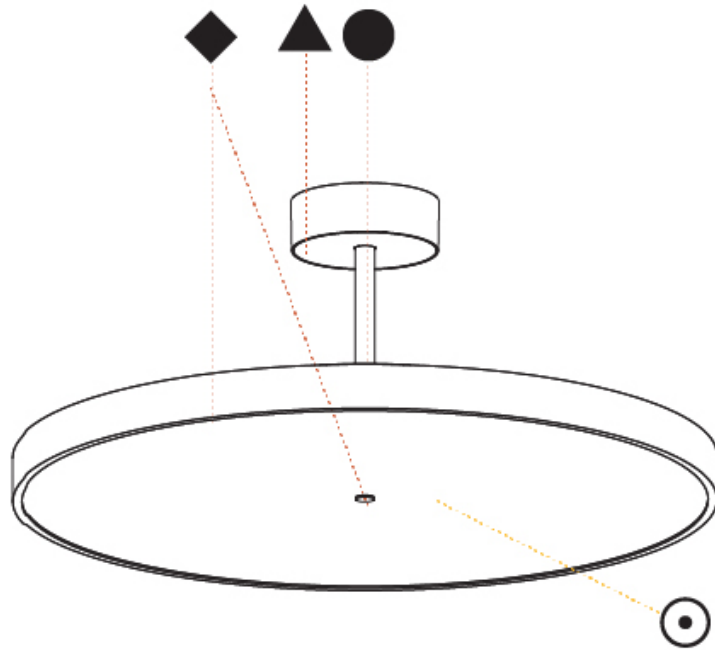

SIGN DIVA TUBE SUSPENSION

A300023-

PROJECT _____

TYPE _____

SPECIFIER _____

QUANTITY _____

DATE _____

A