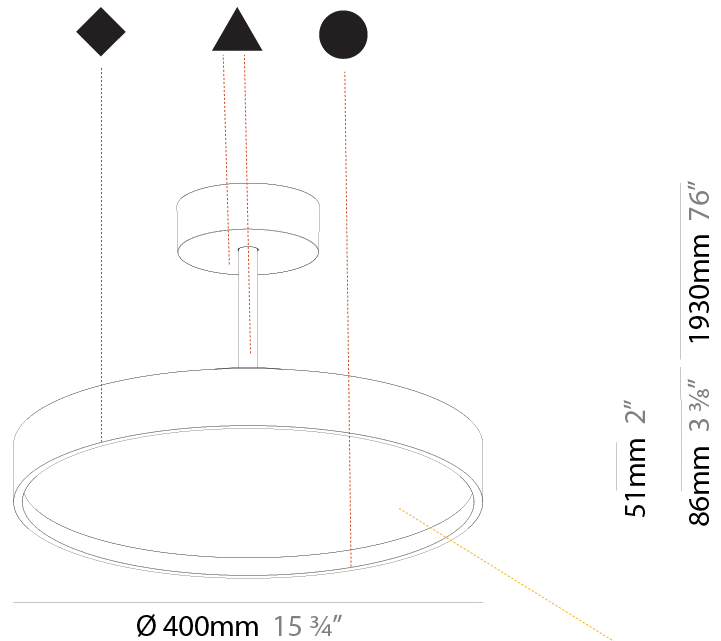

GENERAL

Series: Sign Diva Tube
Subseries: Sign Diva Tube Korona
Partner: Prolicht
Division: Architectural
Installation: Suspension
Product Type: Pendant
Mounting Location: Ceiling
Light Distribution: Direct

PHYSICAL

Shape: Round
Diameter (mm): 400
Diameter (in): 15 3/4
Height (mm): 86
Height (in): 3 3/8
Max. Overall Height (mm): 2016
Max. Overall Height (in): 79 3/8
Weight (kg): 3.251
Weight (lbs): 7.167
Diffuser: PMMA - Opal / Micro-Prism / Sparkling Secret / Vintage Industrial
Fixture Finish: SSR / BKV / CWI / CRY / HAB / UFT / ITA / RUA / FTG / MYG / LOD / PUS / FRO / FUP / KIA / POP / BLS / SPG / MEY / GOH / CHC / COM / ABZ / JAG / OBR / MOS / ROR
Fixture Material: PMMA / Extruded Aluminum / Steel

ELECTRICAL

Lamp Type: LED (Zhaga Standard)
Input Wattage (W): 17
Dimming: Tri-Mode (Non-Dimming and Phase Dimming (120Vac only) and 0-10V Dimming)
Driver Included: Yes
Driver Location: Integrated
Driver Type: Constant Current - Universal
Driver Class: Class 2
Input Voltage (V): 120 - 277
Constant Current (MA): 500

LED

Color Temperature (°K): 2700 / 3000 / 3500 / 4000
Max. Delivered Lumen (lm): 1807 / 1943 / 1951 / 1991
Nominal Lumen (lm): 2250 / 2420 / 2430 / 2480
CRI: >90 CRI
Lamp Life (hrs): 50000

OPTICAL

RATINGS AND CERTIFICATIONS

Certified By: Certified for North American Standards
IP rating: IP20